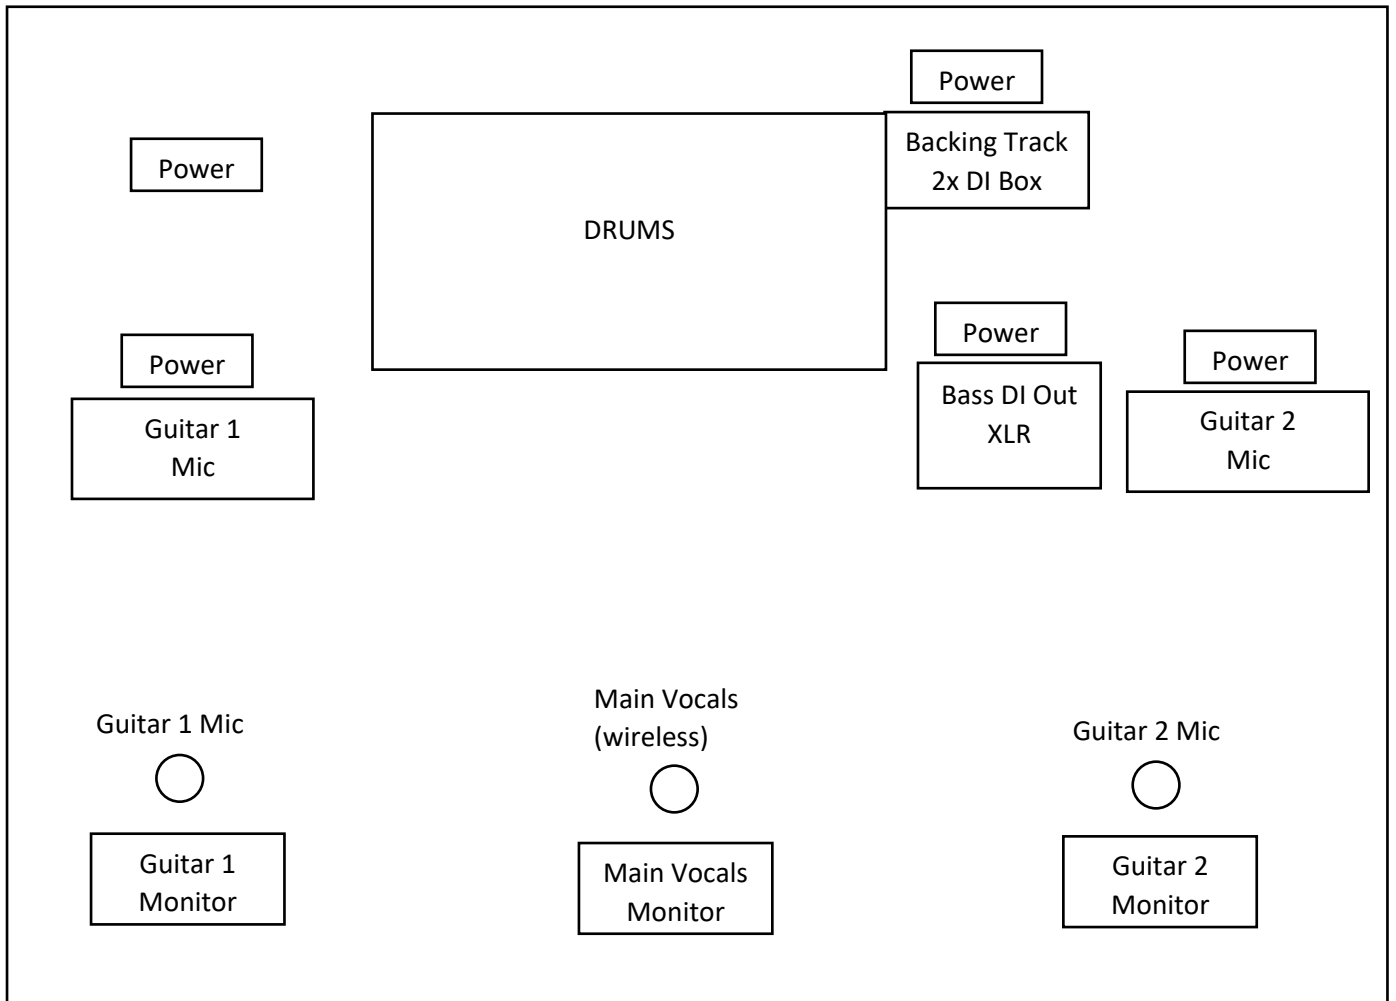

Stage Plan:

Power: 230 V AC

Contact:

Hannes Müller

+43 664 9255 437

info@companionhardcore.com